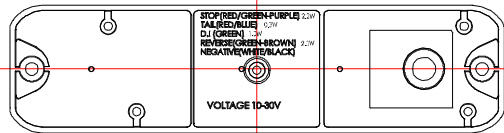

Wiring Diagram For One CA 7070

Green-Brown – Reverse
White/Black – Earth
Green – Indicator
Red/Blue – Tail
Red/Green-Purple – Stop

Disclaimer: This diagram is to be used as a guide, Use of this guide is at the installers risk.