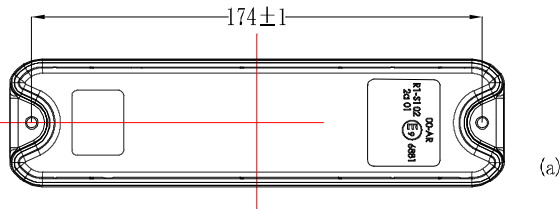

Wiring Diagram For One CA 7070

Green-Brown – Reverse
White/Black – Earth
Green – Indicator
Red/Blue – Tail
Red/Green-Purple – Stop

Disclaimer: This diagram is to be used as a guide, Use of this guide is at the installers risk.