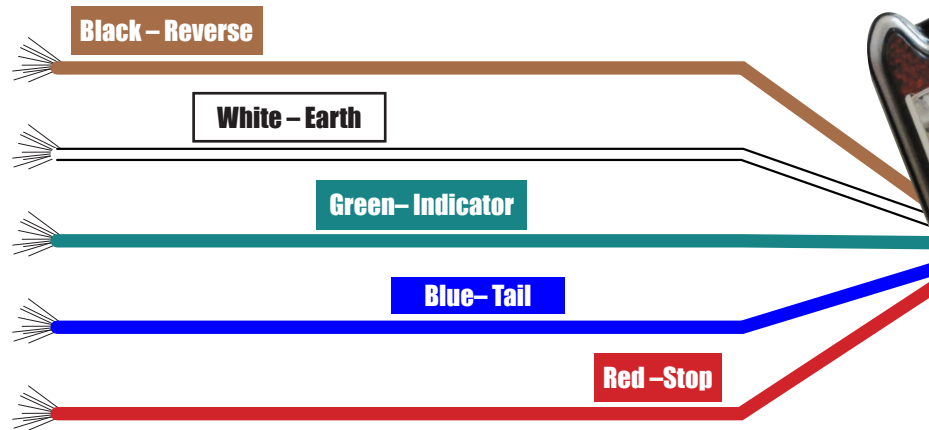

Wiring Diagram For One CA 7070

Green-Brown – Reverse
White/Black – Earth
Green – Indicator
Red/Blue – Tail
Red/Green-Purple – Stop

Disclaimer: This diagram is to be used as a guide, Use of this guide is at the installers risk.